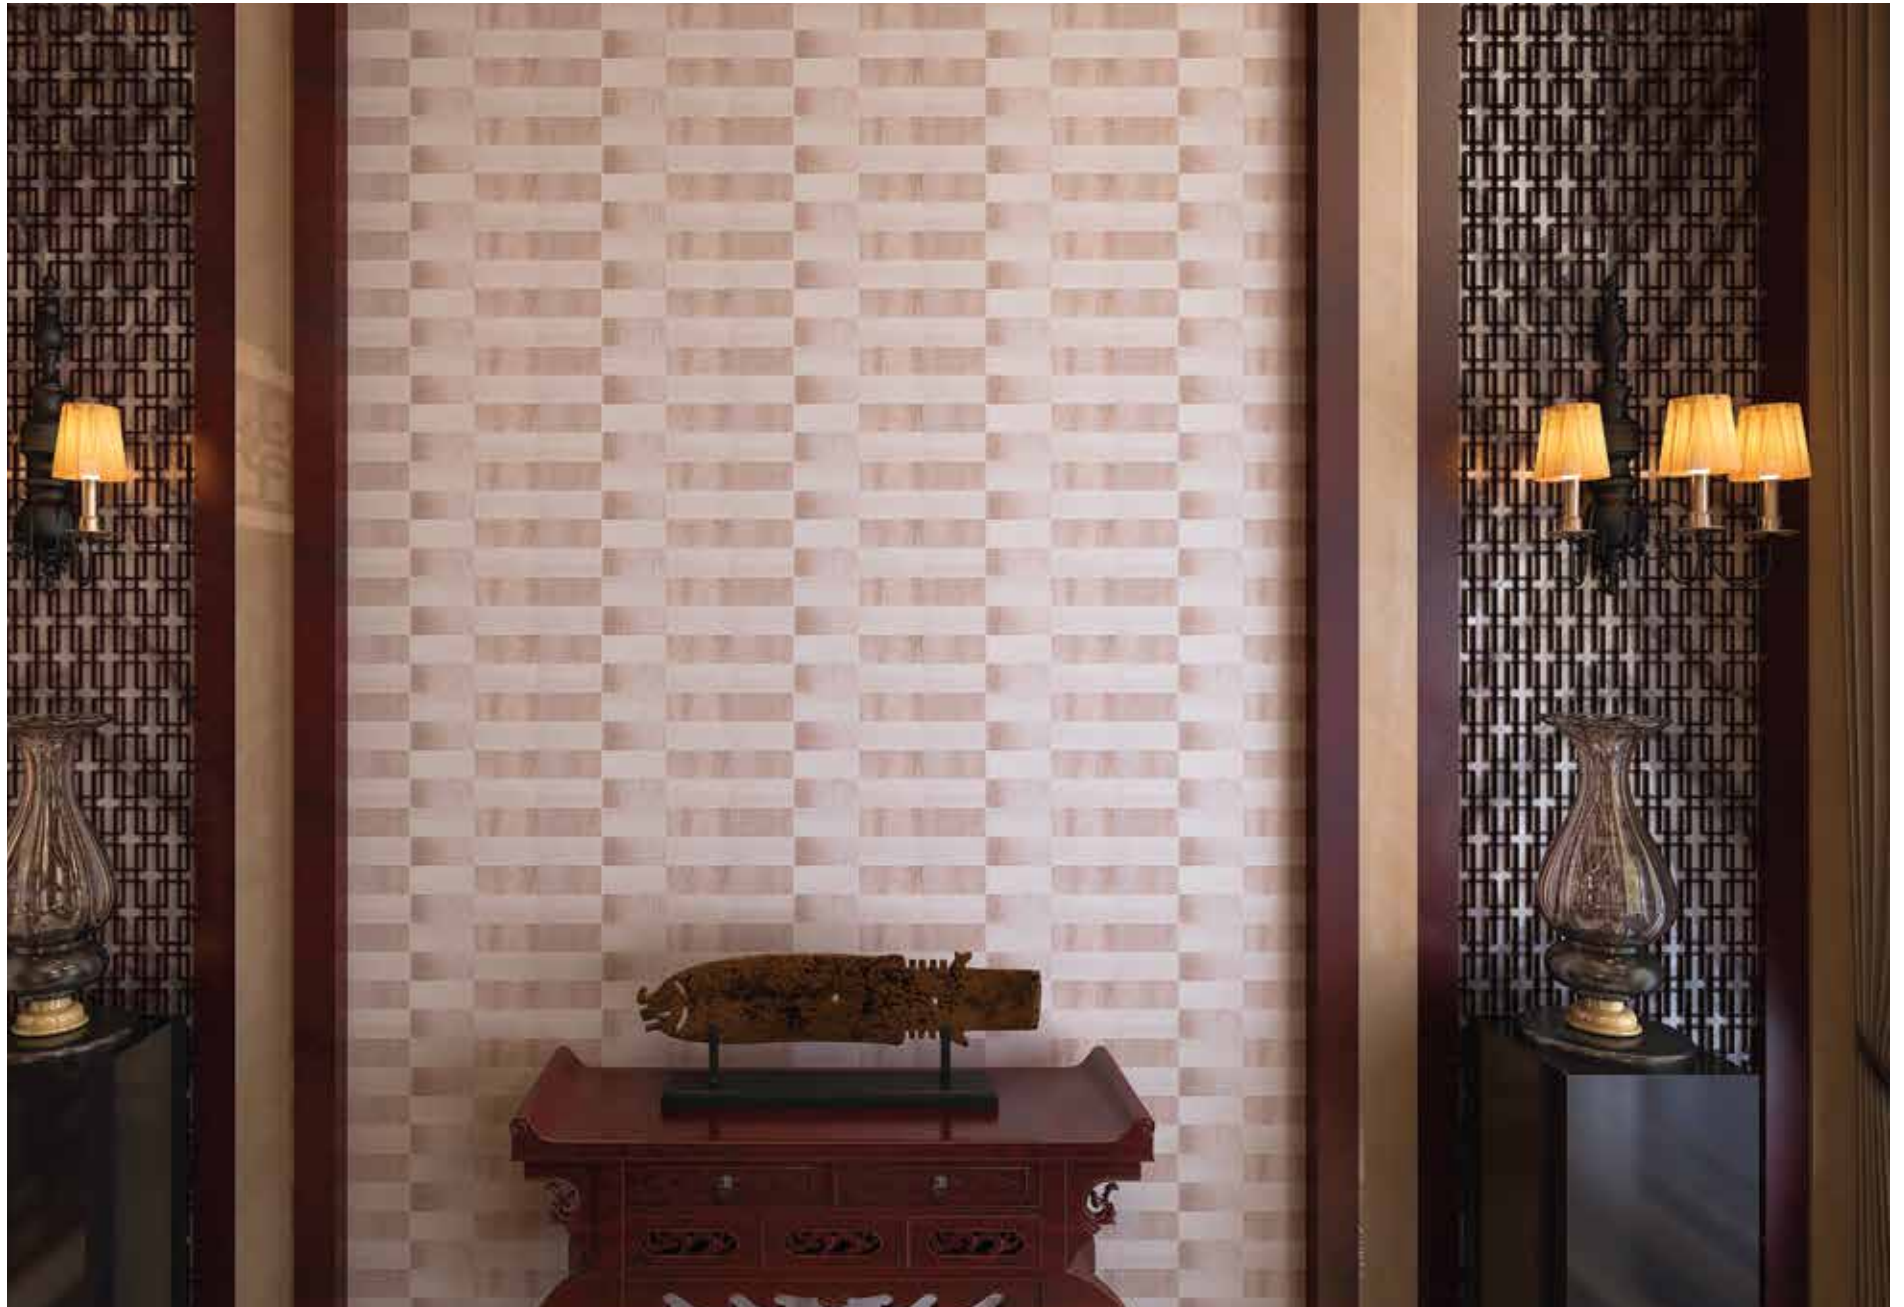

THE
Sugar
COLLECTION

Colours that make your home cozy

VD SG 3050 1 YE-1

V SG 3050 1 YE

30X50

Matt & Rustic
COLLECTION

Gorgeous look to compliment your taste

V-3050 7 R3